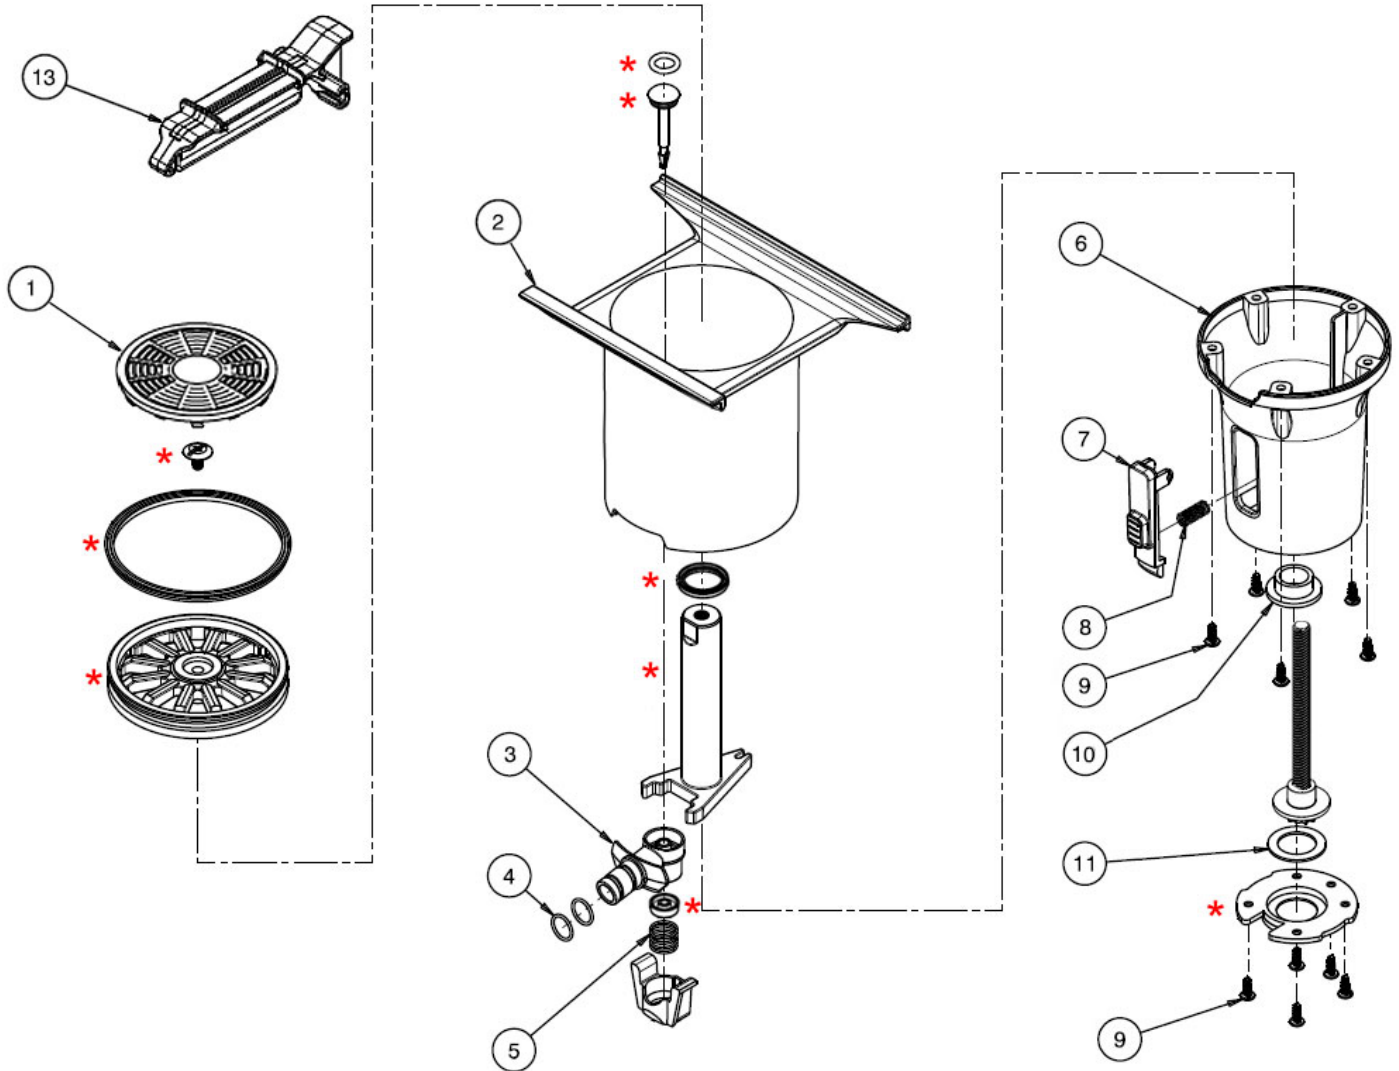

IMPORTANT!

1 Apply grease (item #23) on the identified surfaces (in red) using a brush.
Appliquer la graisse (item #23) sur les zones en rouge à l'aide d'un pinceau.

* Included in Brewer Maintenance Kit
Inclus dans le Kit d'entretien de l'infuseur

Brewer Engine Assembly PLEASE USE CURRENT KDP P/N ONLY WHEN ORDERING

Item	OLD VKI P/N	NEW KDP P/N	KDP ERP ID	Description	QTY
1.	202260-001	5000364250	76-39326	Filter Assembly	1
2.	202150-003	5000364347	76-39308	Cylinder – polycarbonate	1
3.	202145-002	5000364349	76-39306	Valve Housing	1
4.	202201-001P	5000348760	76-38408	O-Ring, 0.614 (Pack of 20)	2
5.	202146-001P	5000364348	76-39307	Valve Spring (Pack of 5)	1
6.	202134-001	5000364353	76-39302	Cylinder Base	1
7.	202136-001P	5000364352	76-39303	Locking Latch (Pack of 2)	1
8.	202166-001P	5000364345	76-39310	Latch Spring (Pack of 5)	1
9.	202175-001P	5000364344	76-39311	Screw, 10-14, Pan (Pack of 20)	10
10.	202141-001P	5000364350	76-39305	Sleeve Bushing (Pack of 5)	1
11.	202140-001P	5000364351	76-39304	Thrust Bearing (Pack of 5)	1
12.	M019420	5000364268	76-39379	Grease	1
13.	202156-001S	5000364217	76-39241	Carrier & Wiper Assembly	1

Brewer Maintenance Kit PLEASE USE CURRENT KDP P/N ONLY WHEN ORDERING

1-Year Brewer Maintenance Kit / Kit d'entretien pour l'infuseur, 1-an

Valve Head / Tête de la valve

Item	OLD VKI P/N	NEW KDP P/N	KDP ERP ID	Description	QTY
	202341-003	5000348770	76-38429	Brewer Maintenance kit