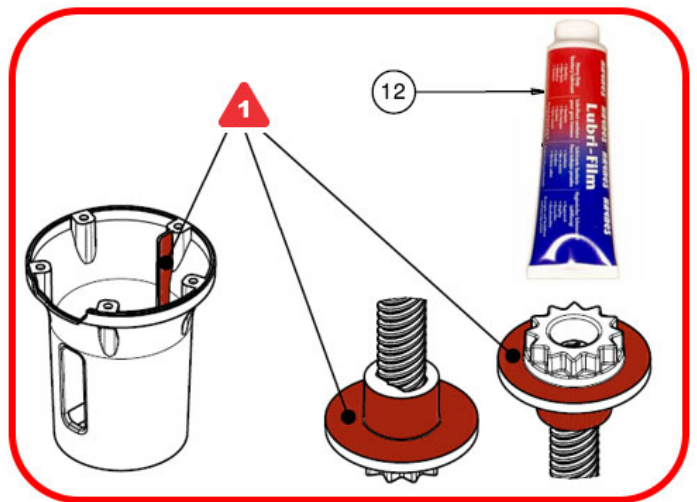

IMPORTANT!

1 Apply grease (item #23) on the identified surfaces (in red) using a brush.
Appliquer la graisse (item #23) sur les zones en rouge à l'aide d'un pinceau.

* Included in Brewer Maintenance Kit
Inclus dans le Kit d'entretien de l'infuseur