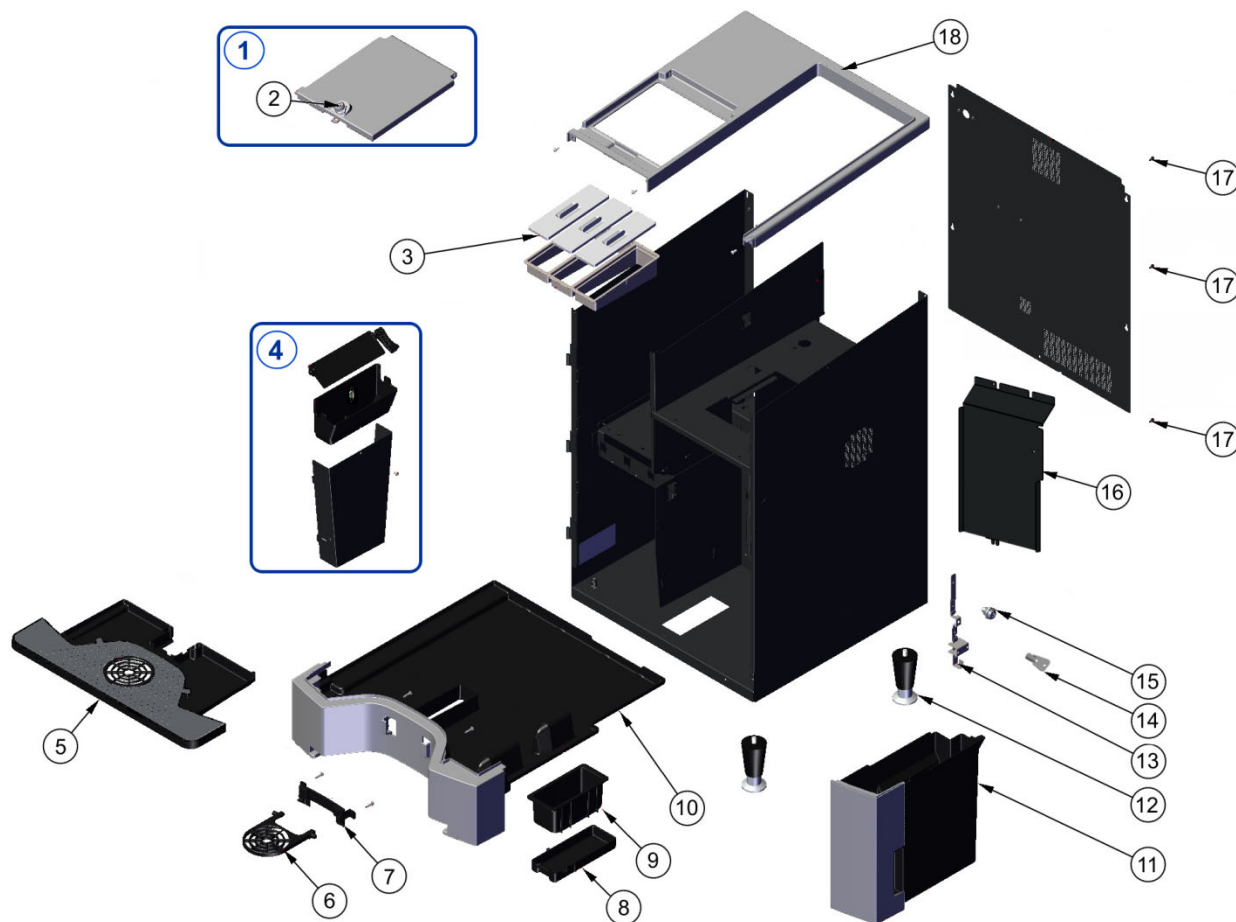

Item	OLD VKI P/N	NEW KDP P/N	KDP ERP ID	Description	QTY
1.	202868-001S	5000364261	76-39282	Powder Lid Assembly	1
2.	202808-001	5000364294	76-39365	2-Position Lock	1
3.	202451-001	5000364321	76-39337	Powder Hopper Cap	3
4.	203031-001S	5000364257	76-39278	Grounds Chute Assembly	1
5.	203032-001S	5000364247	76-39270	Cup Stand Assembly	1
6.	202683-001	5000348782	76-38440	Cup Riser	1
7.	202739-001	5000348789	76-38442	Cup Riser Pivot	1
8.	202664-001	5000364312	76-39346	Residue Container	1
9.	202665-001	5000364311	76-39347	Residue Container Chute	1
10.	202946-001S	5000364276	76-39373	Floor Tray & Alcove Assembly	1
11.	203030-001S	5000364269	76-39287	Waste Container Assembly	
12.	202740-002P	5000364301	76-39358	Levelers (Pack of 4)	4
13.	202784-001	5000364225	76-39249	Lock Assembly	1
14.	M019549	5000364266	76-39380	Key – 8625 (1)	2
15.	202790-001	5000348797	76-38446	3-Position Lock	1
16.	202883-004	5000364289	76-39370	Valve Protector	1
17.	200928-001P	5000364280	76-39294	Screw, 8-18 x 5/16, Pan, Quad (Pack of 10)	15
18.	202659-001	5000364313	76-39345	Main Cover	1