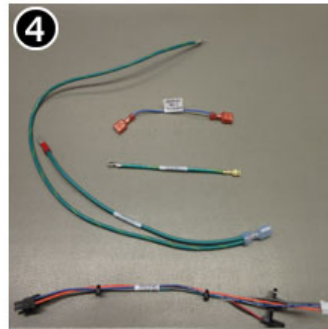

Wiring Bundles PLEASE USE CURRENT KDP P/N ONLY WHEN ORDERING

Item	OLD VKI P/N	NEW KDP P/N	KDP ERP ID	Description
1.	203037-001S	5000364229	76-39253	Product Wiring Harness Bundle <u>Bundle includes:</u> Powder System Harness Coffee System Harness Grinder Harness
2.	203038-001S	5000364230	76-39254	High-Powder Wiring Bundle <u>Bundle includes:</u> Door-Tank Harness Power Supply Harness DC Power Supply Harness AC
3.	203039-001S	5000364231	76-39255	Switch-Heater Wiring Bundle <u>Bundle includes:</u> Fuse-Switch Harness Switch-Relay Harness Switch-Element Harness Relay-Element Harness
4.	203040-001S	5000364232	76-39256	Miscellaneous Wiring Bundle <u>Bundle includes:</u> Inlet Valve Jumper Wire Waste Bin Detection Harness Ground Harness Grinder Ground Harness
5.	203041-001S	5000364238	76-39262	Wiper Motor Wiring Bundle <u>Bundle includes:</u> Right Switch Wiring Left Switch Wiring Fuse Harness