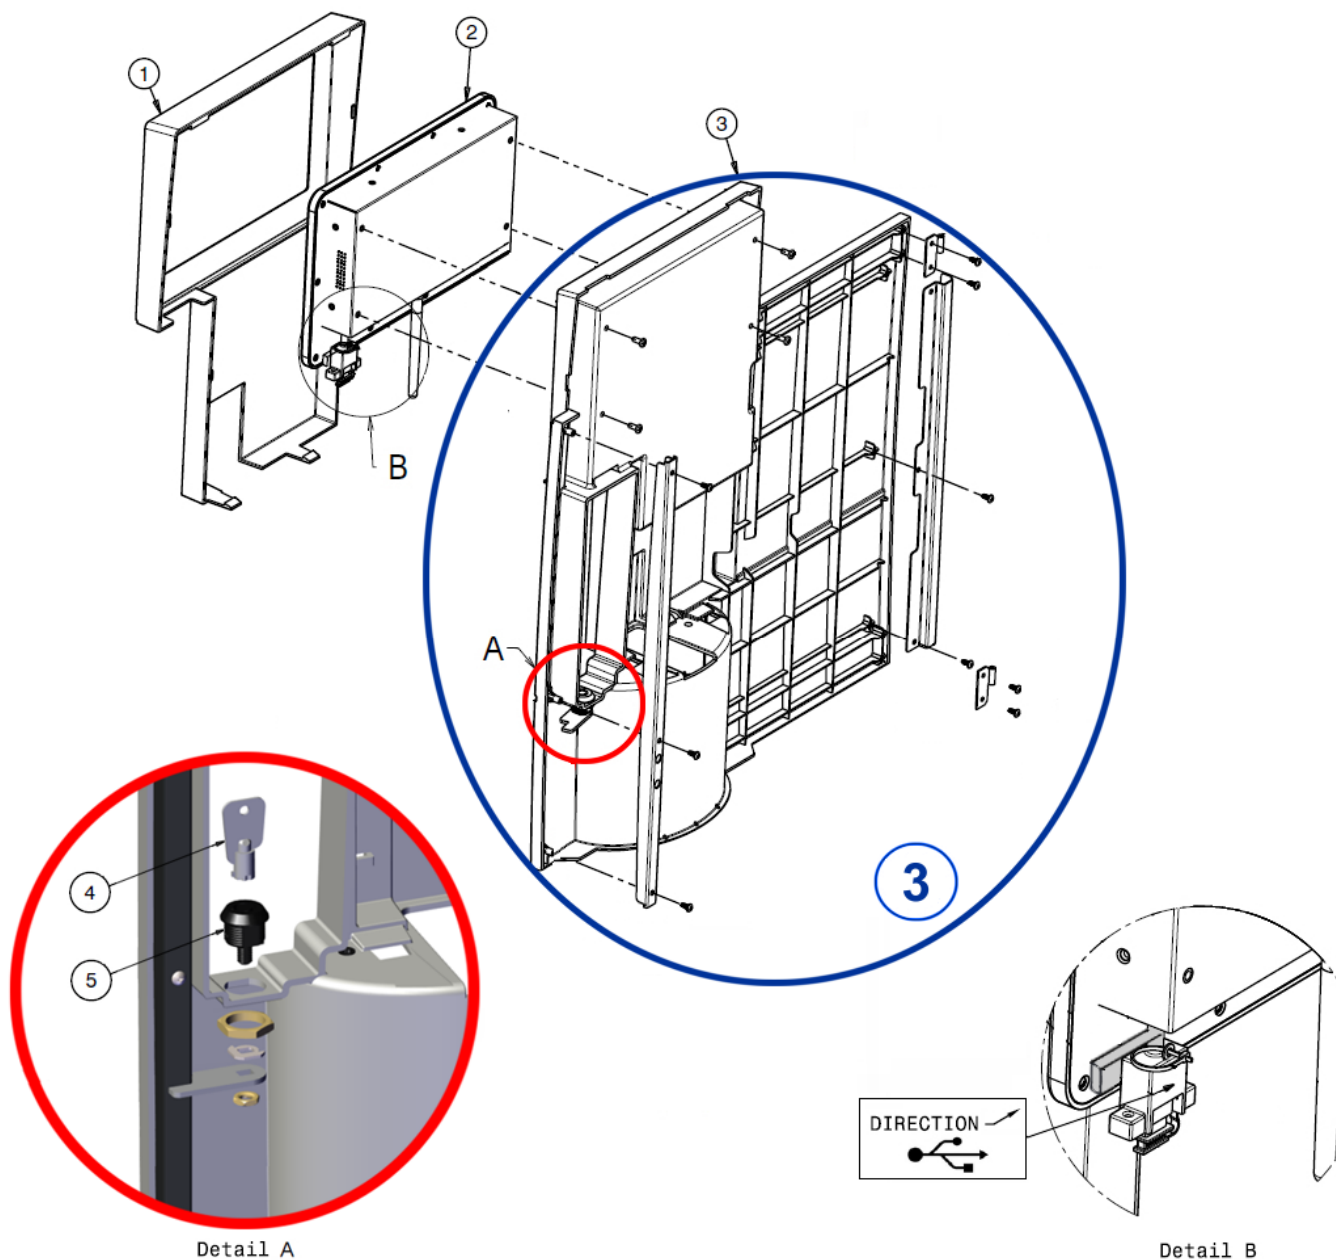

Item	OLD VKI P/N	NEW KDP P/N	KDP ERP ID	Description	QTY
1.	200928-001P	5000364280	76-39294	Screw, 8-18 x 5/16, Pan, Quad (Pack of 10)	7
2.	202199-001	5000364339	76-39316	Tray	1
3.	203022-001S	5000364246	76-39269	Cup Stand & Grill	1
4.	202864-001S	5000364260	76-39281	Overflow Assembly	2
5.	203023-001S	5000364256	76-39277	Grounds Chute Assembly	1
6.	202207-001S	5000348733	76-38410	Waste Container Assembly	1
7.	202188-001	5000364342	76-39313	Cover	1
8.	202189-001	5000364341	76-39314	Powder Lid	
	202189-001P	5000348758	76-38406	Powder Lid (Pack of 3)	1
9.	202443-001	5000364323	76-39335	Liner, Powder Hopper	1
10.	202451-001	5000364321	76-39337	Powder Hopper Cap	3
11.	202469-001P	5000364318	76-39340	Levelers (Pack of 4)	4