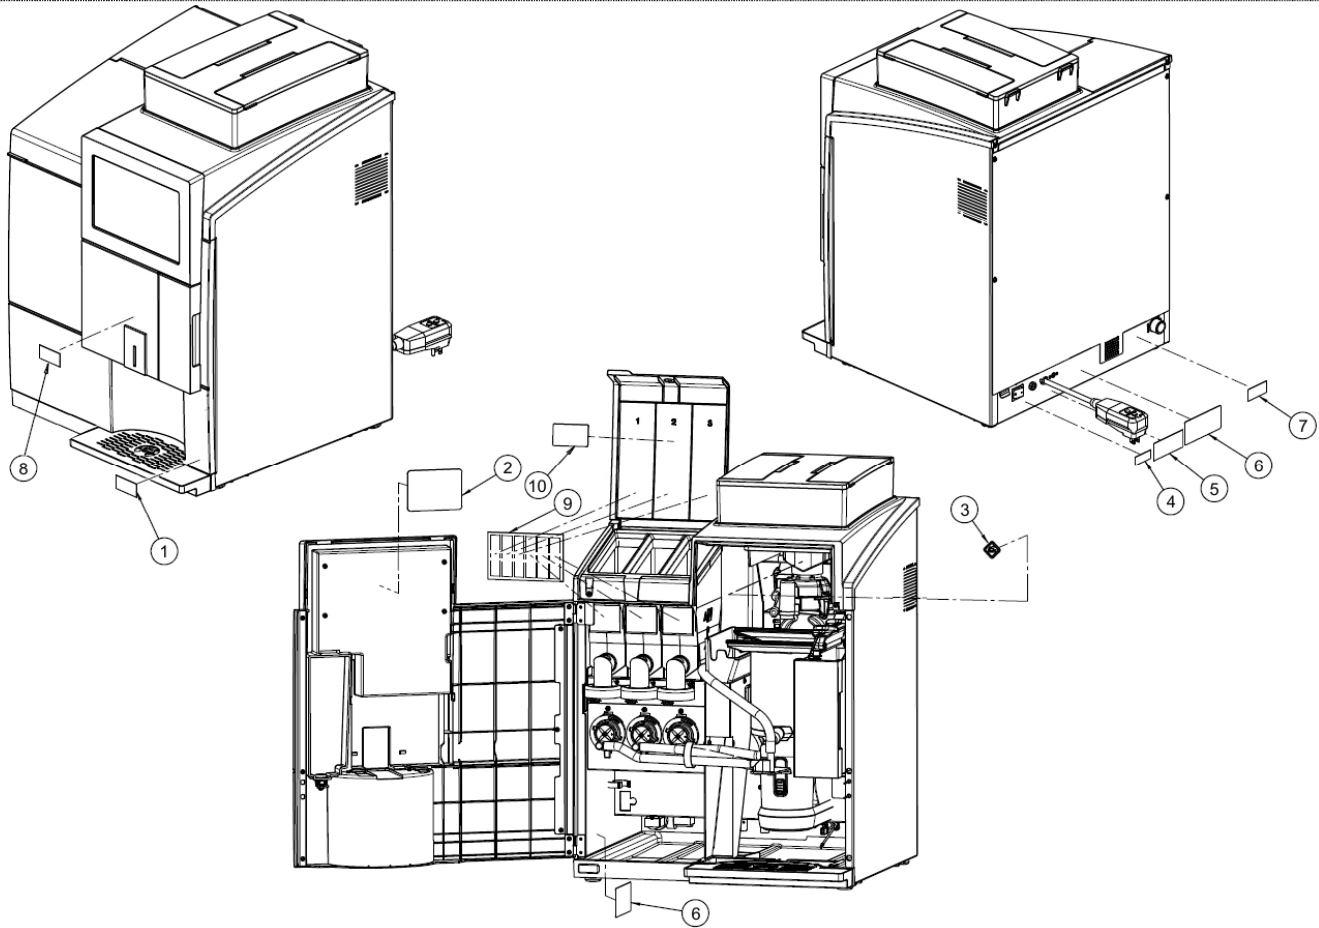

1.	2.	3.	4.	5.
6. Not Available ----- Non Disponible	7.	8.	9.	10.

Item	OLD VKI P/N	NEW KDP P/N	KDP ERP ID	Description
	203025-001S	5000364248	76-39271	Decal Pack