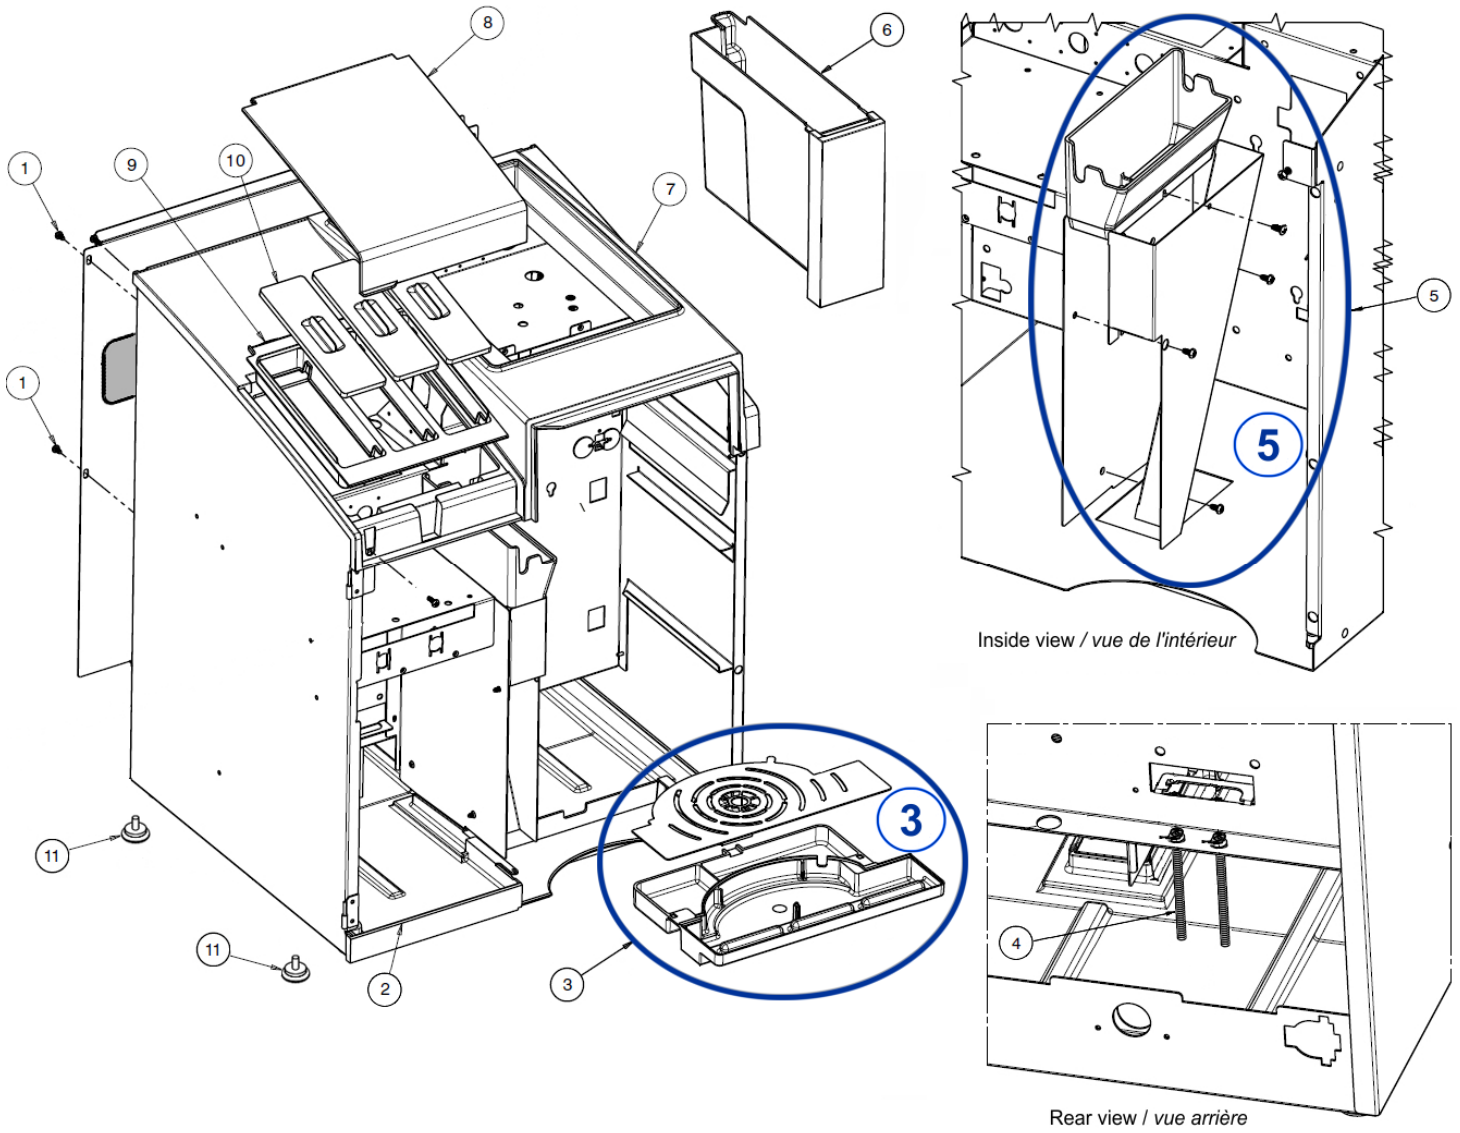

Item	OLD VKI P/N	NEW KDP P/N	KDP ERP ID	Description	QTY
1.	200928-001P	5000364280	76-39294	Screw, 8-18 x 5/16, Pan, Quad (Pack of 10)	7
2.	202199-001	5000364339	76-39316	Tray	1
3.	203022-001S	5000364246	76-39269	Cup Stand & Grill	1
4.	202864-001S	5000364260	76-39281	Overflow Assembly	2
5.	203023-001S	5000364256	76-39277	Grounds Chute Assembly	1
6.	202207-001S	5000348733	76-38410	Waste Container Assembly	1
7.	202188-001	5000364342	76-39313	Cover	1
8.	202189-001	5000364341	76-39314	Powder Lid	
	202189-001P	5000348758	76-38406	Powder Lid (Pack of 3)	1
9.	202443-001	5000364323	76-39335	Liner, Powder Hopper	1
10.	202451-001	5000364321	76-39337	Powder Hopper Cap	3
11.	202469-001P	5000364318	76-39340	Levelers (Pack of 4)	4