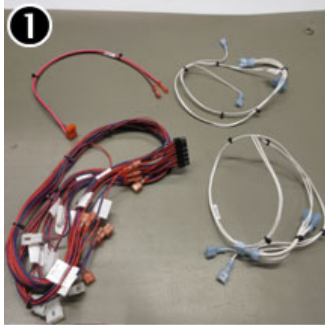

Wiring Bundles PLEASE USE CURRENT KDP P/N ONLY WHEN ORDERING

Item	OLD VKI P/N	NEW KDP P/N	KDP ERP ID	Description
1.	203037-001S	5000364229	76-39253	Product Wiring Harness Bundle <u>Bundle includes:</u> Powder System Harness Coffee System Harness Grinder Harness
2.	203038-001S	5000364230	76-39254	High-Powder Wiring Bundle <u>Bundle includes:</u> Door-Tank Harness Power Supply Harness DC Power Supply Harness AC
3.	203039-001S	5000364231	76-39255	Switch-Heater Wiring Bundle <u>Bundle includes:</u> Fuse-Switch Harness Switch-Relay Harness Switch-Element Harness Relay-Element Harness
4.	203040-001S	5000364232	76-39256	Miscellaneous Wiring Bundle <u>Bundle includes:</u> Inlet Valve Jumper Wire Waste Bin Detection Harness Ground Harness Grinder Ground Harness
5.	203041-001S	5000364238	76-39262	Wiper Motor Wiring Bundle <u>Bundle includes:</u> Right Switch Wiring Left Switch Wiring Fuse Harness