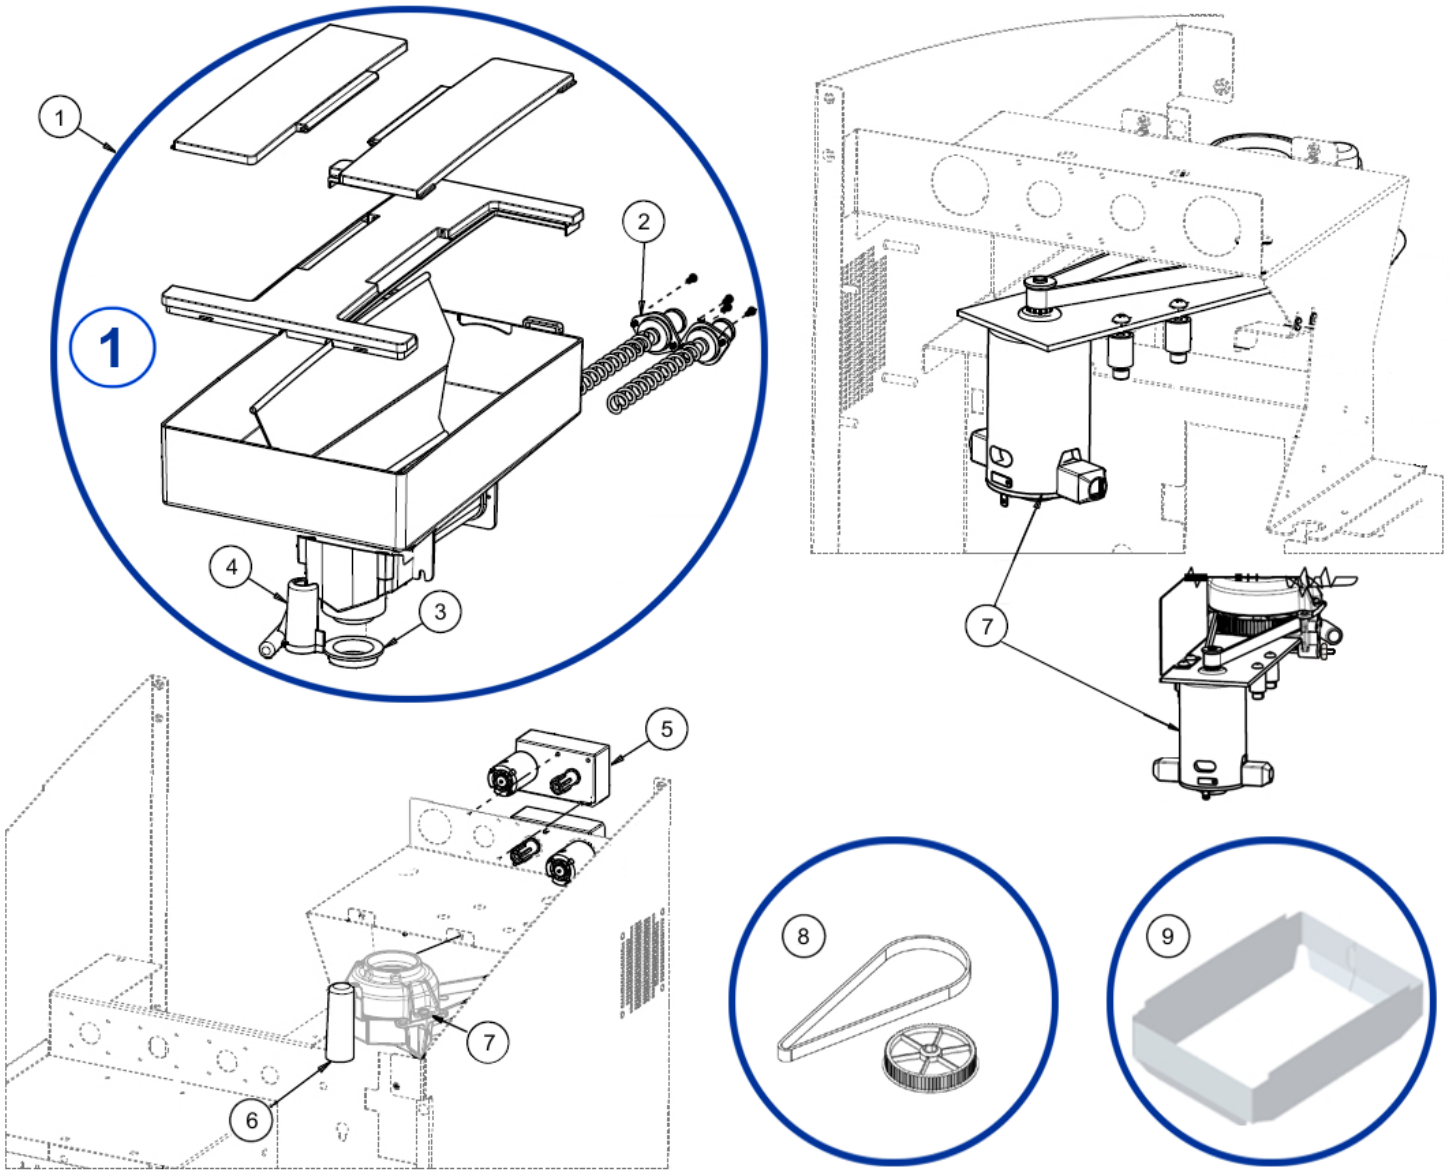

Item	OLD VKI P/N	NEW KDP P/N	KDP ERP ID	Description	QTY
1.	202878-001S	5000364243	76-39267	Coffee Dispenser Assembly	1
2.	202626-001S	5000364223	76-39247	Auger Kit	2
3.	202241-001	5000364331	76-39324	Seal	1
4.	202185-001	5000364343	76-39312	Brewer Water Inlet	1
5.	200918-001	5000364279	76-39293	Ingredient Motor	2
6.	201764-003	5000364354	76-39301	Grinder Chute	1
7.	203024-001S	5000364254	76-39275	Grinder Assembly	1
8.	202493-001	5000364220	76-39244	Replacement Belt Kit, Grinder	--
9.	202461-001	5000364319	76-39339	Coffee Hopper Liner	--