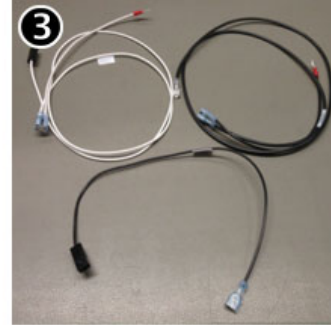

Wiring Bundles PLEASE USE CURRENT KDP P/N ONLY WHEN ORDERING

Item	OLD VKI P/N	NEW KDP P/N	KDP ERP ID	Description
1.	203037-001S	5000364229	76-39253	Product Wiring Harness Bundle <u>Bundle includes:</u> Powder System Harness Coffee System Harness Grinder Harness
2.	203038-001S	5000364230	76-39254	High-Powder Wiring Bundle <u>Bundle includes:</u> Door-Tank Harness Power Supply Harness DC Power Supply Harness AC
3.	203039-001S	5000364231	76-39255	Switch-Heater Wiring Bundle <u>Bundle includes:</u> Fuse-Switch Harness Switch-Relay Harness Switch-Element Harness Relay-Element Harness
4.	203040-001S	5000364232	76-39256	Miscellaneous Wiring Bundle <u>Bundle includes:</u> Inlet Valve Jumper Wire Waste Bin Detection Harness Ground Harness Grinder Ground Harness
5.	203041-001S	5000364238	76-39262	Wiper Motor Wiring Bundle <u>Bundle includes:</u> Right Switch Wiring Left Switch Wiring Fuse Harness