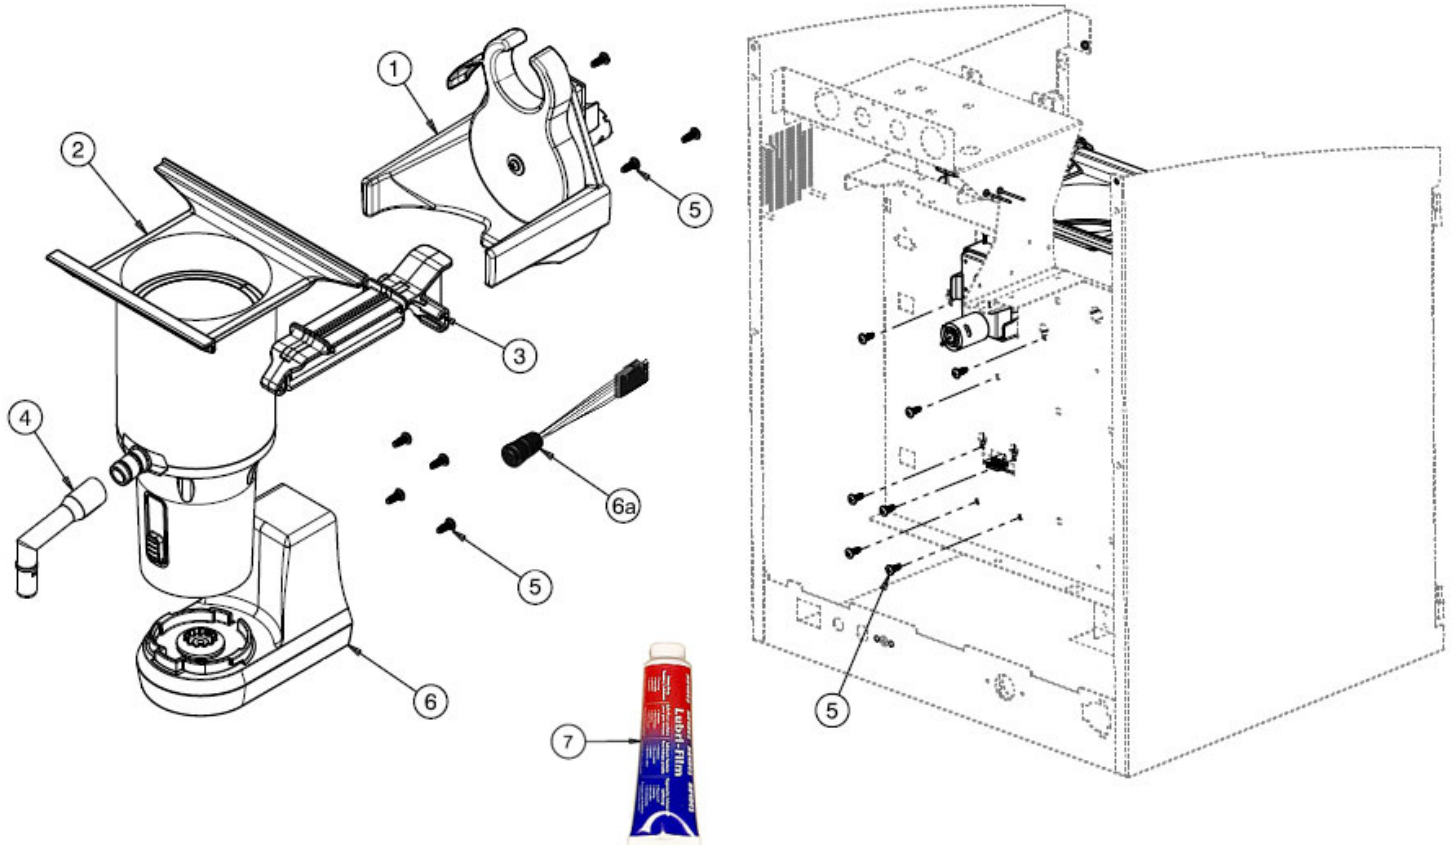

Item	OLD VKI P/N	NEW KDP P/N	KDP ERP ID	Description	QTY
1.	202159-001S	5000364346	76-39309	Wiper Arm & Motor Assembly	1
2.	202169-003S	5000348756	76-38404	Brewer Engine Assembly	1
3.	202156-001S	5000364217	76-39241	Carrier & Wiper Assembly	1
4.	203009-001S 203009-001P	5000364274 5000364216	76-39376 76-39240	Brewer Spout Brewer Spout (Pack of 5)	1
5.	202175-001P	5000364344	76-39311	Screw, 10-14, Pan (Pack of 20)	7
6.	202924-001S	5000364283	76-39372	Brewer Support, Base & Motor - Retrofit Kit (S/N ET000001 – ET012367)	1
	202800-002	5000364295	76-39364	Brewer Support, Base & Motor – New (S/N ET012368 +)	1
6a.	202907-001	5000364284	76-39371	Replacement Adaptor Cable, Base & Motor Retrofit	1
7.	M019420	5000364268	76-39379	Grease	1