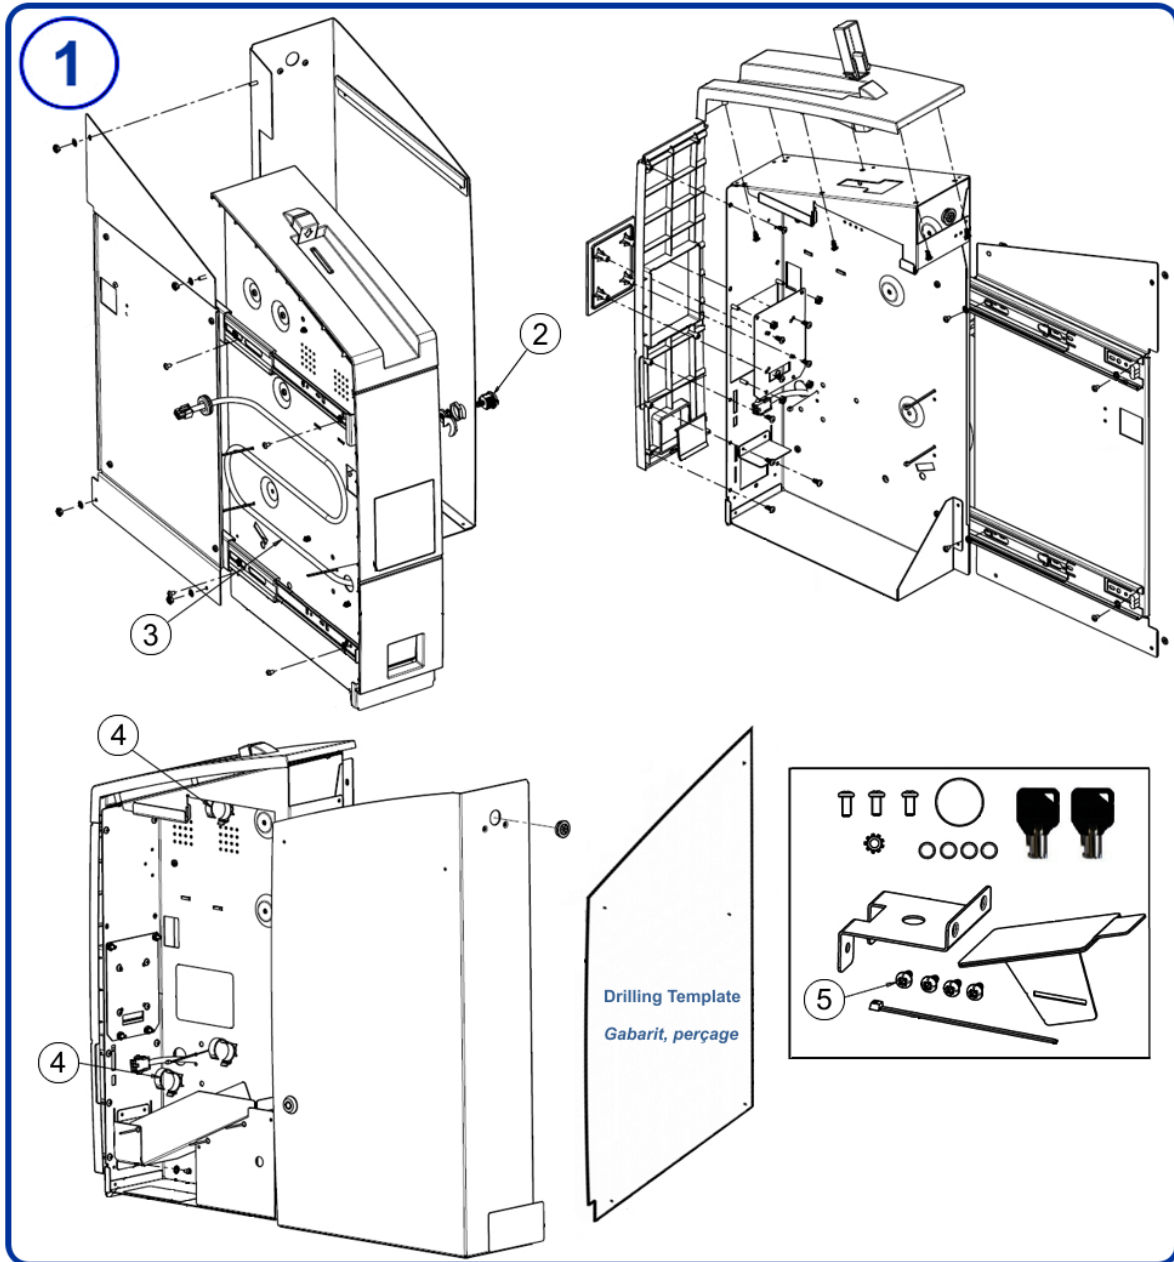

Item	OLD VKI P/N	NEW KDP P/N	KDP ERP ID	Description	
1.	202452-001	5000364320	76-39338	Vending Unit	
2.	201397-001	5000364286	76-39298	Door Lock, #8645	1
3.	202466-001	5000364322	76-39336	Wiring Harness, Vending	1
4.	201229-001P	5000364281	76-39295	Releasable Clamp, 1/2" (Pack of 10)	3
5.	200928-001P	5000364280	76-39294	Screw, 8-18 x 5/16, Pan Quad (Pack of 10)	4