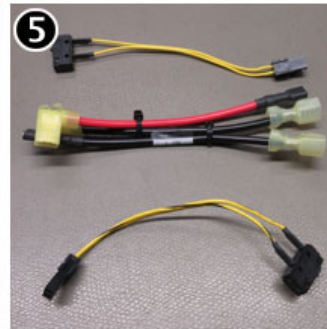

Wiring Bundles PLEASE USE CURRENT KDP P/N ONLY WHEN ORDERING

Item	OLD VKI P/N	NEW KDP P/N	KDP ERP ID	Description
1.	203037-001S	5000364229	76-39253	Product Wiring Harness Bundle <u>Bundle includes:</u> Powder System Harness Coffee System Harness Grinder Harness
2.	203038-001S	5000364230	76-39254	High-Powder Wiring Bundle <u>Bundle includes:</u> Door-Tank Harness Power Supply Harness DC Power Supply Harness AC
3.	203039-001S	5000364231	76-39255	Switch-Heater Wiring Bundle <u>Bundle includes:</u> Fuse-Switch Harness Switch-Relay Harness Switch-Element Harness Relay-Element Harness
4.	203040-001S	5000364232	76-39256	Miscellaneous Wiring Bundle <u>Bundle includes:</u> Inlet Valve Jumper Wire Waste Bin Detection Harness Ground Harness Grinder Ground Harness
5.	203041-001S	5000364238	76-39262	Wiper Motor Wiring Bundle <u>Bundle includes:</u> Right Switch Wiring Left Switch Wiring Fuse Harness