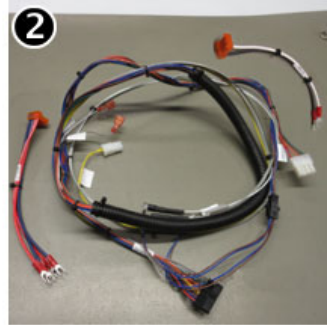

Wiring Bundles PLEASE USE CURRENT KDP P/N ONLY WHEN ORDERING

Item	OLD VKI P/N	NEW KDP P/N	KDP ERP ID	Description
1.	203037-001S	5000364229	76-39253	Product Wiring Harness Bundle <u>Bundle includes:</u> Powder System Harness Coffee System Harness Grinder Harness
2.	203038-001S	5000364230	76-39254	High-Powder Wiring Bundle <u>Bundle includes:</u> Door-Tank Harness Power Supply Harness DC Power Supply Harness AC
3.	203039-001S	5000364231	76-39255	Switch-Heater Wiring Bundle <u>Bundle includes:</u> Fuse-Switch Harness Switch-Relay Harness Switch-Element Harness Relay-Element Harness
4.	203040-001S	5000364232	76-39256	Miscellaneous Wiring Bundle <u>Bundle includes:</u> Inlet Valve Jumper Wire Waste Bin Detection Harness Ground Harness Grinder Ground Harness
5.	203041-001S	5000364238	76-39262	Wiper Motor Wiring Bundle <u>Bundle includes:</u> Right Switch Wiring Left Switch Wiring Fuse Harness