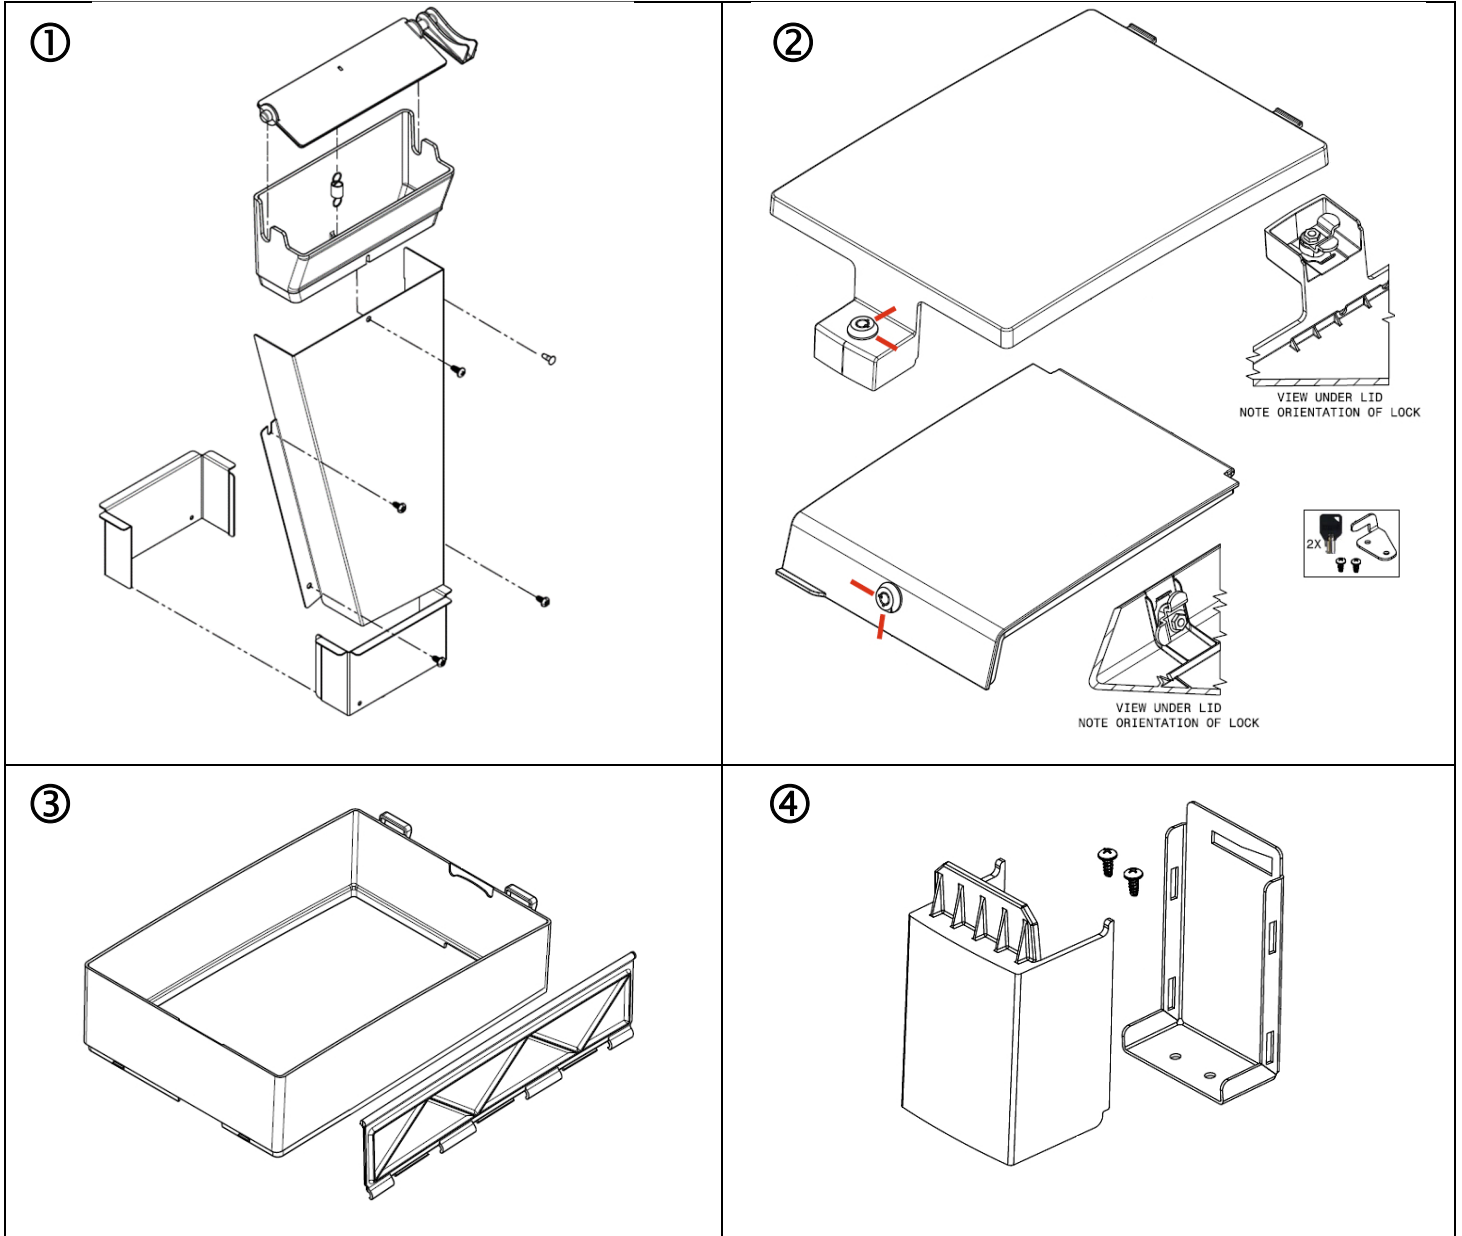

Item	OLD VKI P/N	NEW KDP P/N	KDP ERP ID	Description
1.	202249-001S	5000364218	76-39242	Waste Chute Kit
2.	202472-001S	5000364219	76-39243	Dispenser Lock Kit
3.	202589-001S	5000364221	76-39245	Coffee Hopper Extension
4.	202590-001S	5000364222	76-39246	Lock Kit - Hopper Extension