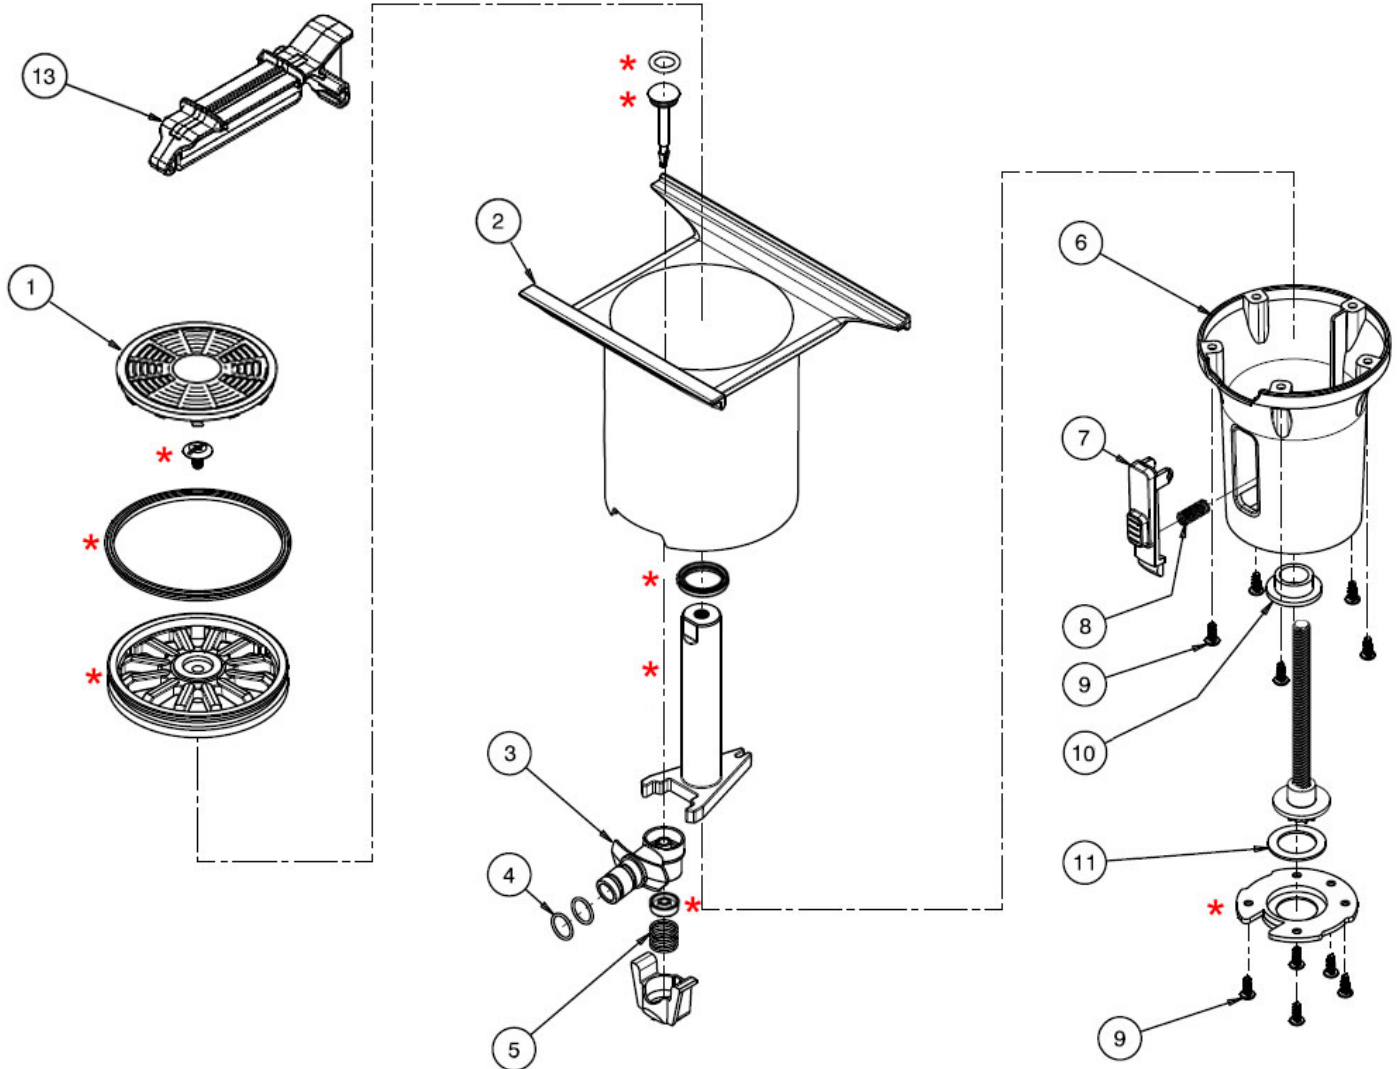

IMPORTANT!

1 Apply grease (item #23) on the identified surfaces (in red) using a brush.
Appliquer la graisse (item #23) sur les zones en rouge à l'aide d'un pinceau.

* Included in Brewer Maintenance Kit
Inclus dans le Kit d'entretien de l'infuseur

Brewer Engine Assembly PLEASE USE CURRENT KDP P/N ONLY WHEN ORDERING

Item	OLD VKI P/N	NEW KDP P/N	KDP ERP ID	Description	QTY
1.	202260-001	5000364250	76-39326	Filter Assembly	1
2.	202150-003	5000364347	76-39308	Cylinder – polycarbonate	1
3.	202145-002	5000364349	76-39306	Valve Housing	1
4.	202201-001P	5000348760	76-38408	O-Ring, 0.614 (Pack of 20)	2
5.	202146-001P	5000364348	76-39307	Valve Spring (Pack of 5)	1
6.	202134-001	5000364353	76-39302	Cylinder Base	1
7.	202136-001P	5000364352	76-39303	Locking Latch (Pack of 2)	1
8.	202166-001P	5000364345	76-39310	Latch Spring (Pack of 5)	1
9.	202175-001P	5000364344	76-39311	Screw, 10-14, Pan (Pack of 20)	10
10.	202141-001P	5000364350	76-39305	Sleeve Bushing (Pack of 5)	1
11.	202140-001P	5000364351	76-39304	Thrust Bearing (Pack of 5)	1
12.	M019420	5000364268	76-39379	Grease	1
13.	202156-001S	5000364217	76-39241	Carrier & Wiper Assembly	1

Brewer Maintenance Kit PLEASE USE CURRENT KDP P/N ONLY WHEN ORDERING

1-Year Brewer Maintenance Kit / Kit d'entretien pour l'infuseur, 1-an

Filter / Filtre

Valve Head O-Ring /
Joint torique, tête de
la valve

U-Cup Seal /
Joint U-Cup

Valve Head / Tête de la valve

Piston Rod Assembly /
Assemblage, barre de piston

Lead Screw Assembly /
Assemblage, tige fileté

Piston

Wiper / Balai

Piston Seal / Joint torique, piston

Valve Housing O-Ring /
Joint torique, boîtier de la valve

Piston Rod Seal /
Joint torique, barre de
piston

Piston Screw /
Vis du piston

Bushing Cap /
Butée de manchon

Item	OLD VKI P/N	NEW KDP P/N	KDP ERP ID	Description	QTY
	202341-003	5000348770	76-38429	Brewer Maintenance kit