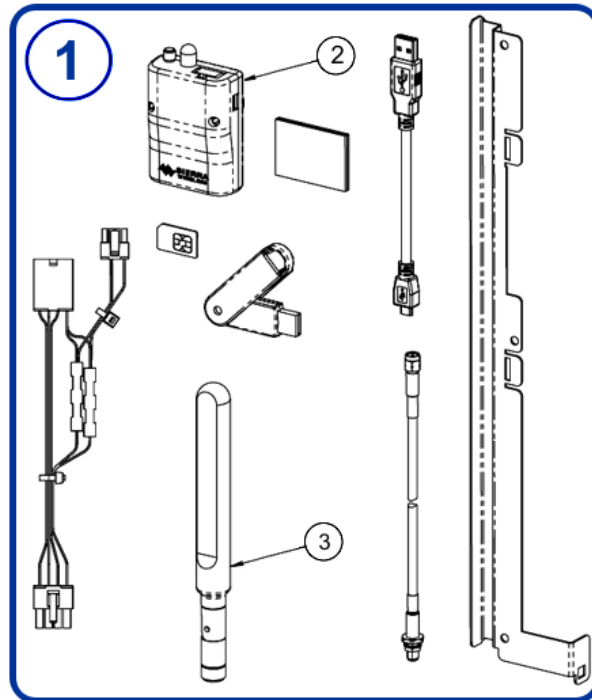

Telemetry Kit (Optional Accessory) PLEASE USE CURRENT KDP P/N ONLY WHEN ORDERING

Item	OLD VKI P/N	NEW KDP P/N	KDP ERP ID	Description	QTY
1.	202836-001S	5000364292	76-39367	Telemetry Kit, Complete	
2.	202760-001	5000348791	76-38444	Telemetry Modem	1
3.	202820-001	5000348751	76-38399	Modem Antenna	1