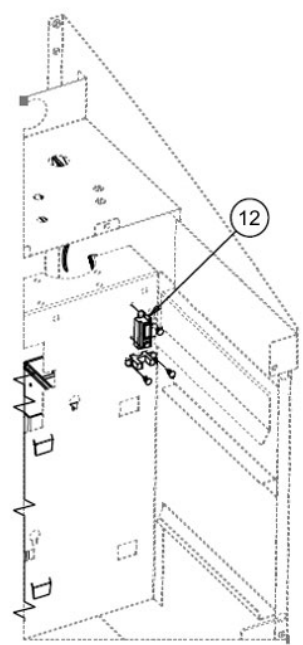

FRONT VIEW
(CLIPPED)

Electrical System PLEASE USE CURRENT KDP P/N ONLY WHEN ORDERING

Item	OLD VKI P/N	NEW KDP P/N	KDP ERP ID	Description	QTY
1.	202307-001	5000348766	76-38425	GFCI Power Cord	1
2.	201703-001P	5000348749	76-38397	Fuse Holder without Fuse (Pack of 5)	1
	202988-001S	5000364253	76-39274	Fuse Holder Assembly with Fuse	
3.	M019581	5000364251	76-39381	Main Power Switch	1
4.	M018046P	5000348785	76-38456	Fuse, 15Amp, 250 VAC (Pack of 10)	1
5.	201659-001	5000348748	76-38396	Power Supply	1
6.	202267-002	5000348761	76-38420	Electronic Control Board	1
7.	201410-001P	5000364288	76-39300	Board Spacer (Pack of 10)	6
8.	202270-001S¹	5000364328¹	76-39328¹	Fan, 24VDC¹	1
9.	200928-001P	5000364280	76-39294	Screw, 8-18 x 5/16, Pan Quad (Pack of 10)	2
10.	202874-002S	5000364290	76-39369	Kit, Relay, 24 VDC (includes wiring harness 202489-002)	1
11.	201229-001P	5000364281	76-39295	Releasable Clamp, 1/2" (Pack of 10)	14
12.	202263-001	5000364329	76-39327	Proximity Sensor	1
13.	202587-001	5000364316	76-39342	Wiring, LED Section only	1

IMPORTANT

¹ The machine **must be** loaded with software version **2.6.3 or higher** to function correctly with the newer exhaust fans.