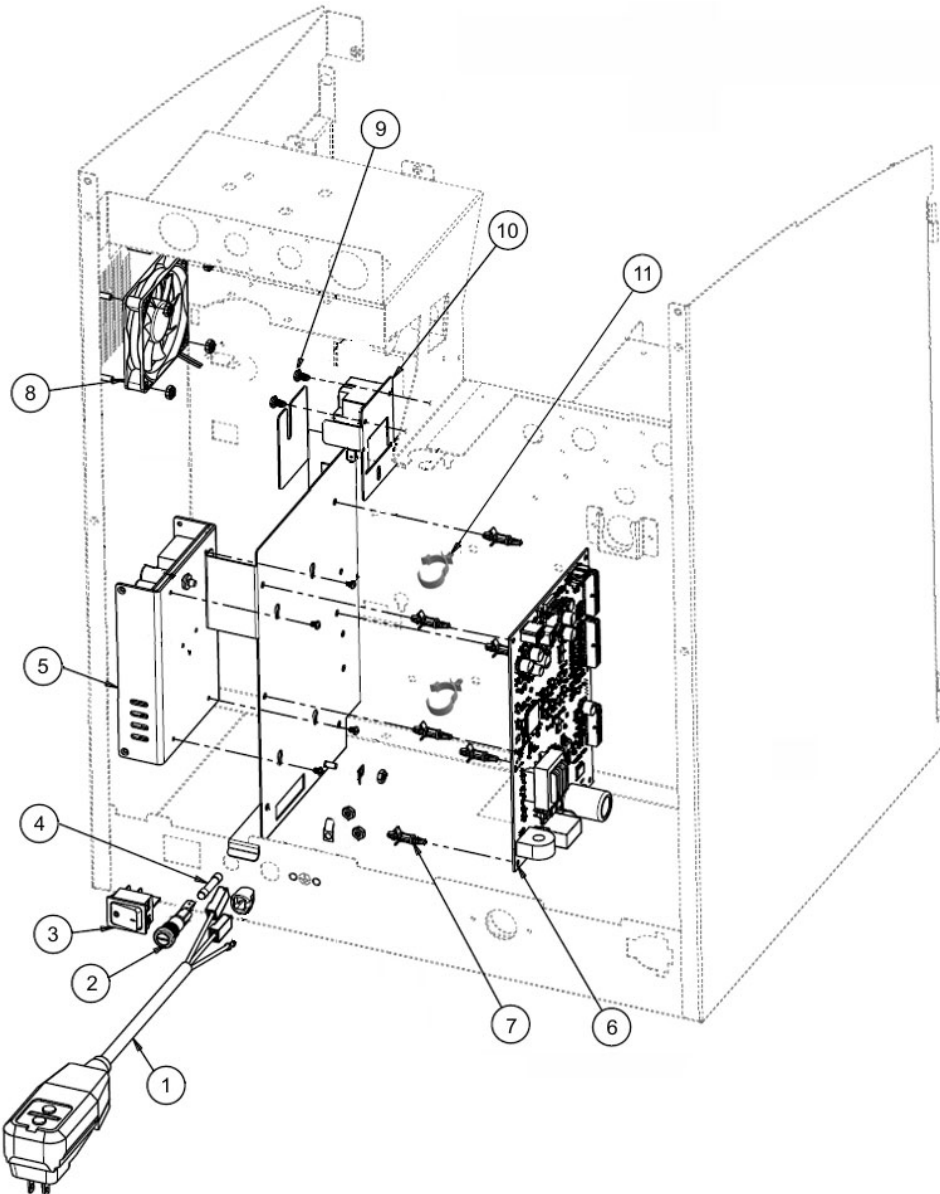

FRONT VIEW
(CLIPPED)

Electrical System PLEASE USE CURRENT KDP P/N ONLY WHEN ORDERING

Item	OLD VKI P/N	NEW KDP P/N	KDP ERP ID	Description	QTY
1.	202307-001	5000348766	76-38425	GFCI Power Cord	1
2.	201703-001P	5000348749	76-38397	Fuse Holder without Fuse (Pack of 5)	1
	202988-001S	5000364253	76-39274	Fuse Holder Assembly with Fuse	
3.	M019581	5000364251	76-39381	Main Power Switch	1
4.	M018046P	5000348785	76-38456	Fuse, 15Amp, 250 VAC (Pack of 10)	1
5.	201659-001	5000348748	76-38396	Power Supply	1
6.	202267-002	5000348761	76-38420	Electronic Control Board	1
7.	201410-001P	5000364288	76-39300	Board Spacer (Pack of 10)	6
8.	202270-001S¹	5000364328¹	76-39328¹	Fan, 24VDC¹	1
9.	200928-001P	5000364280	76-39294	Screw, 8-18 x 5/16, Pan Quad (Pack of 10)	2
10.	202874-002S	5000364290	76-39369	Kit, Relay, 24 VDC (includes wiring harness 202489-002)	1
11.	201229-001P	5000364281	76-39295	Releasable Clamp, 1/2" (Pack of 10)	14
12.	202263-001	5000364329	76-39327	Proximity Sensor	1
13.	202587-001	5000364316	76-39342	Wiring, LED Section only	1

IMPORTANT

¹ The machine **must be** loaded with software version **2.6.3 or higher** to function correctly with the newer exhaust fans.